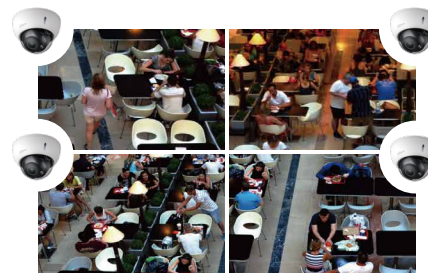

”

For the Wider World  
HDCVI 4K Panoramic Technology

**Seamless Splicing and E-PTZ Function**

Dahua multi-sensor camera outputs a 180° full field of vision with crystal clear image. Electronic cruise functionality, a.k.a. E-PTZ, allows for the detection and tracking of moving objects in critical areas.

**Fisheye Panorama**

4K fisheye panoramic camera provides a full overview in ultra-HD.

**Camera Lens Distortion Correction**

The fisheye is equipped with on-device image correction, which outputs a distortion-free 16:9 full screen image.

**HDCVI 4.0 4K**

**HAC-PFW3601-A180**

- 180° panoramic stitching view
- 1 Pano+3 individual simultaneous video outputs
- Supports auto electronic cruise, a.k.a. E-PTZ function
- 4K&4MP HDCVI panorama output optional
- HDCVI 4K starlight technology
- Max IR distance 20m, Smart IR
- Audio/Alarm I/O
- IP67/IK10