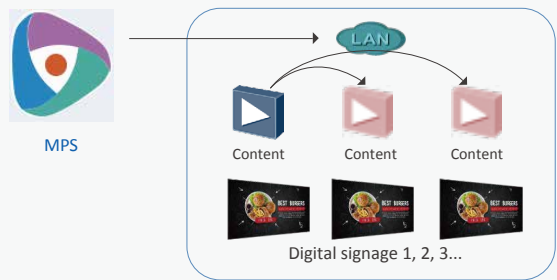

Flexible Content Display
Multi-screen split mode, flexible layout, and rich media content format, you can make any content you want

Dahua Smart Digital Signage

Features

- Portrait & Landscape Mode

One key to switch display mode, that can flexibly adapt to customers' diversified advertising needs

- "AI" Signage

Benefits from AI technology, realizes accurate marketing, creates bigger commercial value.

- Efficient and unified management

One-step management, benefit from the MPS, customers can control all the signages remotely, including switching on/off, adjusting volume, system upgrade, etc.

- Magnet URI

Based on P2P function, in a LAN network, after one digital signage downloaded the content from the MPS platform, it can copy and transfer this content to the next one, this function can improve download speed and save network bandwidth