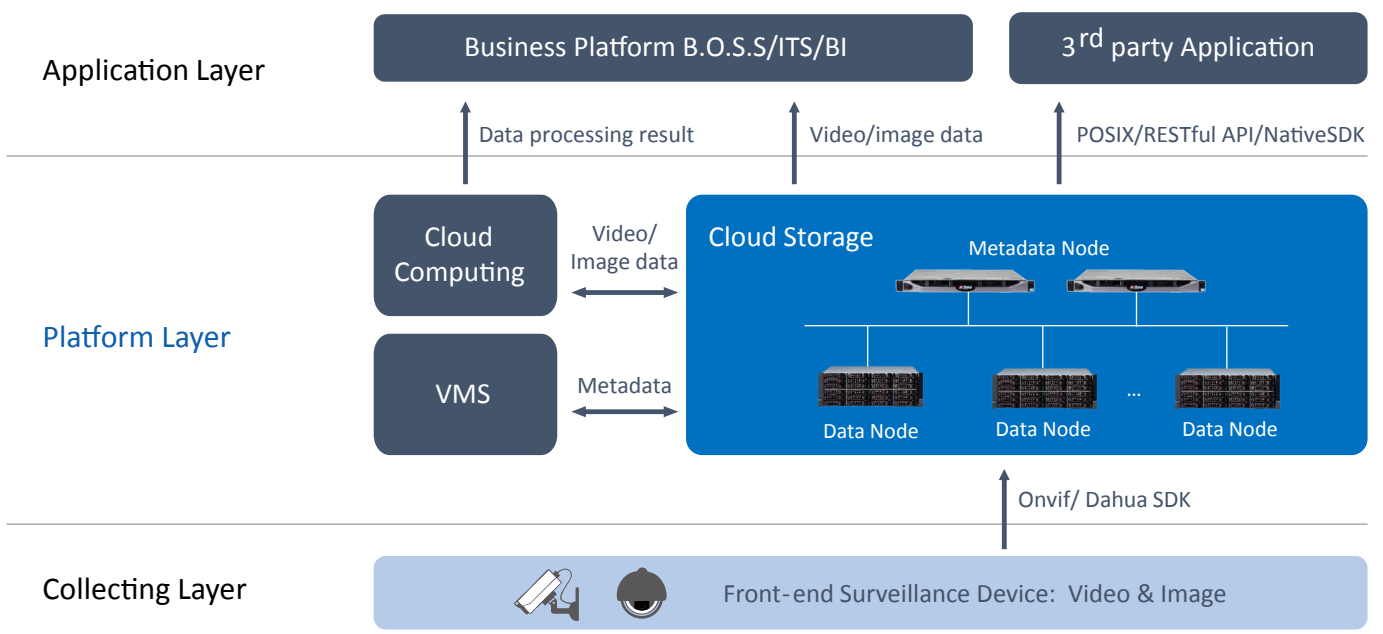

Dahua Cloud Storage

Big data, Best choice

Home & SME Cloud Surveillance

Web-based cloud storage and video services, a new profit recourse for SIP

Safe City Cloud Surveillance

Massive storage capacity with high availability and efficiency

Intelligent Traffic Surveillance

Combined with cloud structured analysis, enabling fast vehicle and individual targeting

System Framework:

Key Features:

Dahua Extremstor cloud storage featuring an object storage architecture that delivers unparalleled performance and linear scalability, is able to meet the requirement of massive data storage and provide a fundamental platform for data mining.

Easy for Surveillance

Store video stream directly, saving the cost for 3rd media server
Advanced key-frame extraction technology, saving the TCO in a long term

High Performance

Achieve full concurrent access to multiple nodes by separating between control flow and data flow, and dynamic load balancing mechanism
High read/write performance with a minimum of 4GB/s bandwidth by 6 nodes, enhancing the capability of video analysis and data processing dramatically

Technical Specifications:

Metadata Server

Model	DHI-CSS5100X	DHI-CSS9064X
Appearance		
Form Factor	1U rack server	1U rack server
Processor	Intel Xeon E3	2x Intel Xeon E5
Memory	32GB ECC	64GB ECC
System Storage	Enterprise SATA, SAS, SSD	Enterprise SATA, SAS, SSD
Network Interface	4x 1Gb Base-T adapter	8x 1Gb Base-T adapter
Power Supply	Single power	Redundant power