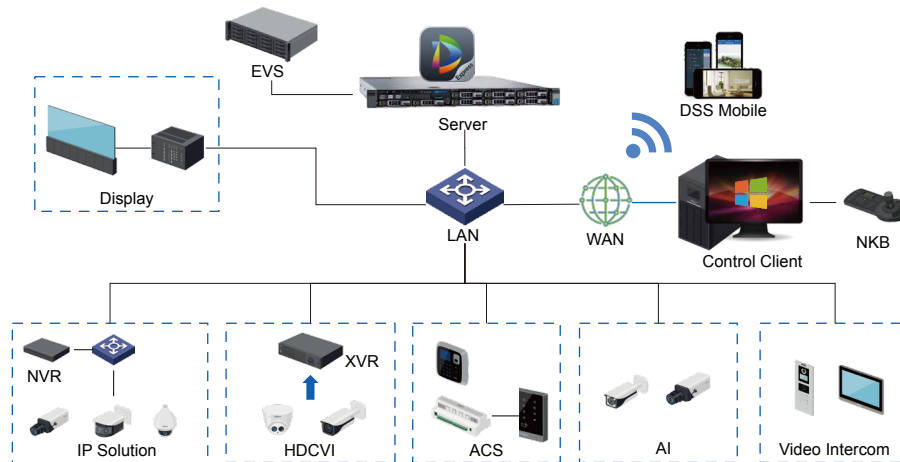

# DSS Express

## Easy-to-Use and Reliable VMS

DSS Express is easy-to-use and reliable VMS for single-server installation, which can meet the core requirements of video surveillance in small and mid-sized projects. It can extend the devices by license easily and provide the unified solution with access control, VDP and alarm controller for some small and medium organizations. It is the ideal VMS for small and mid-sized projects, such as residences, shops, factories, casinos, etc.

## Highlights

- **Easy to Use**
  - Integrates all the management operations in the client
  - Auto search to add devices quickly in LAN
  - Access to the DSS Express via DSS Mobile anytime, anywhere
- **High Flexibility**
  - Benefits from vector icon design for different resolution display
  - GPU decoding to monitor more HD cameras
  - Quick switch between edition and operation, layer filter and hotspot management in emap
- **High Reliability**
  - Backup automatically and restore manually in case data lose in abnormal situation
  - Locks the record to keep evidence in case that it could be rewritten

### Residence

- Provides interconnection solution of access control, VDP, alarm controller and video, which will help the guard to respond to abnormal events quickly
- Video intercom can be transferred to mobile, the owners won't miss any guests