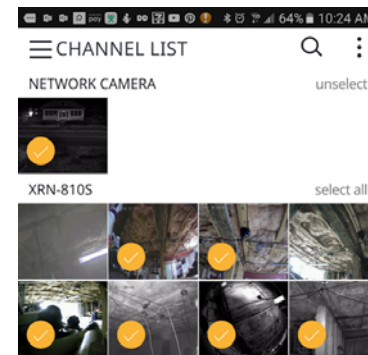

Wisenet Mobile App

- Easy Device Registration with QR Code P2P / Device Discovery on local network
- Supports multi-profile NVRs, high resolution cameras
- Device based for ease of use
- 1/4/9/16 camera live / playback, 4-channel sync playback