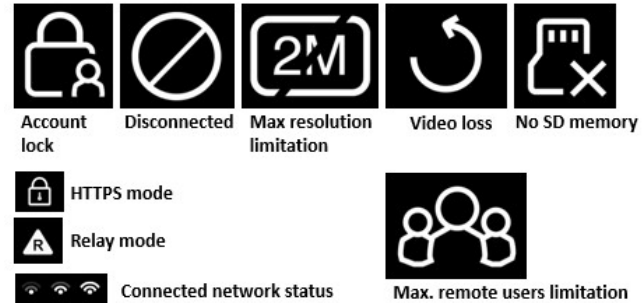

Supported Devices:

- Wisenet P Series
- Wisenet X Series
- Wisenet Q Series
- PRN-4011, XRN-3010, XRN-1610/1610S
- XRN-410S/810S, QRN-410/810 (Push notification models)

* Please check the device's max user's access.