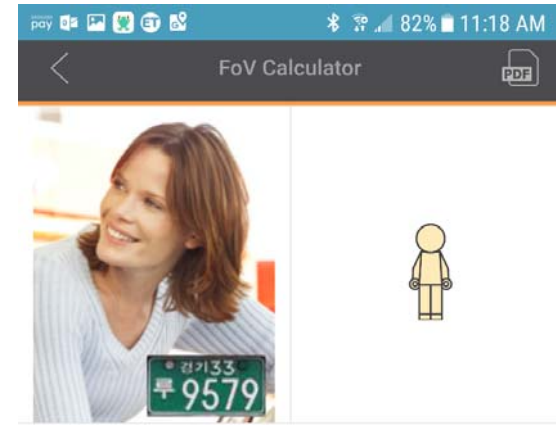

Zoom Ratio: - x

Lens Focal Length ( 2.8 ~ 12 )

2.8 mm

Height of Camera

16.4 ft

Tilt of Camera

86.2 °

Object Distance

7 ft

Object Distance

20 ft

**Identification 96 PPF**

Allows for detailed identification such as scars, birth marks, eye color, tattoos, etc.

**General surveillance 33 PPF**

FoV Calculator with foreground & background objects, & pixel density reference