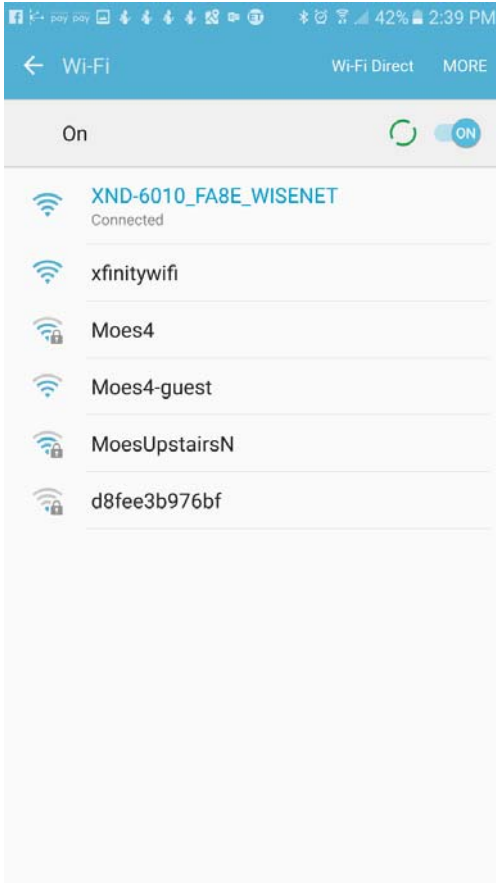

Connect to Camera's WiFi.
The last 4 digits of the MAC address
are shown.

Enter camera's username &
Password if not at default.