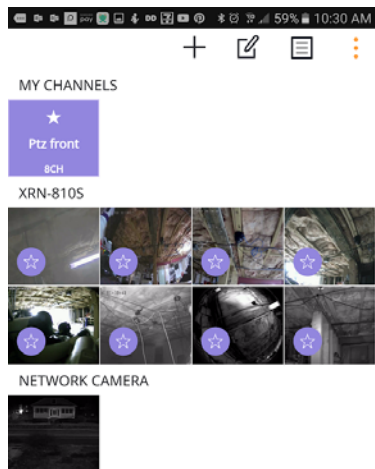

# Wisenet Mobile App

Channel selection

Live

Drop and Drag channels

Playback