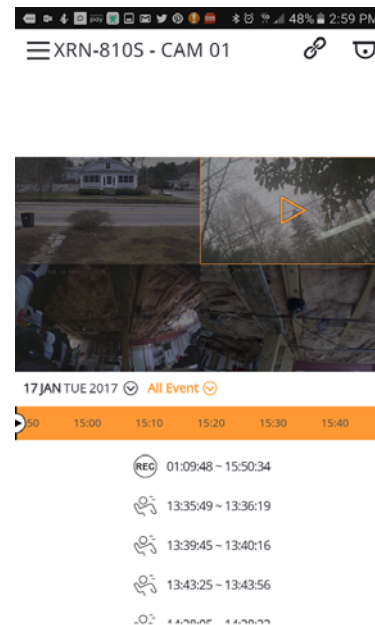

# Wisenet Mobile App

Channel selection

Live

Drop and Drag channels

Playback