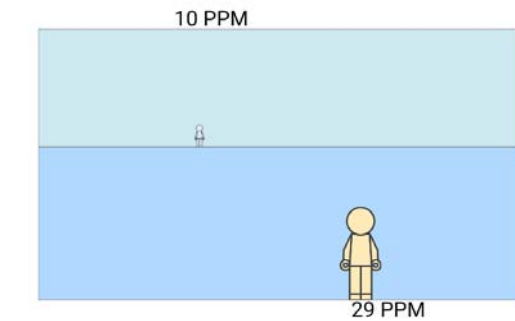

Zoom Ratio: - x

Lens Focal Length ( 2.8 ~ 12 )

2.8 mm

Height of Camera

16.4 ft

Tilt of Camera

86.2 °

Object Distance

7 ft

Object Distance

20 ft

**Identification 96 PPF**

Allows for detailed identification such as scars, birth marks, eye color, tattoos, etc.

**General surveillance 33 PPF**

FoV Calculator with foreground & background objects, & pixel density reference