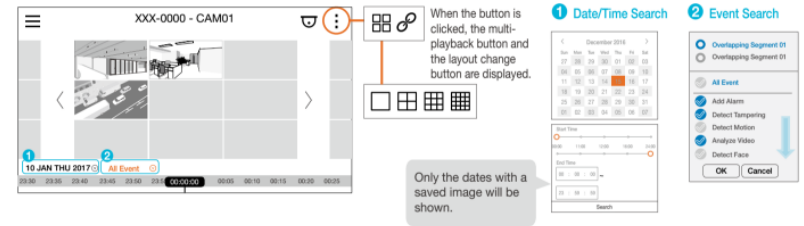

Searching by Date/Time and Event