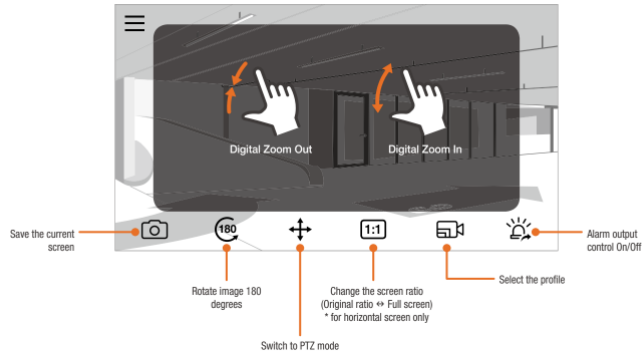

1-Channel Mode Screen and Button Description