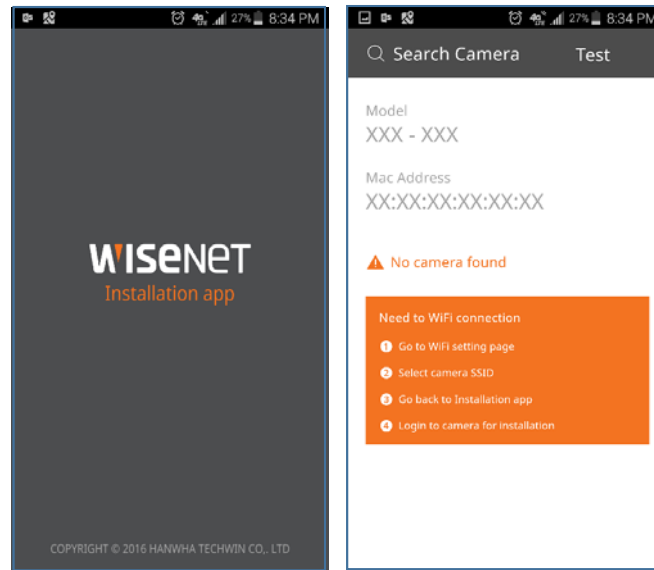

Convenient USB Port

Use a USB Wi-Fi dongle for easy camera adjustment:

The Wisenet Installation app, for Android and iPhone will provide quick 720P video on your mobile device without the need to connect to the network infrastructure.

The app allows for password entry, live image viewing, & image snapshot.