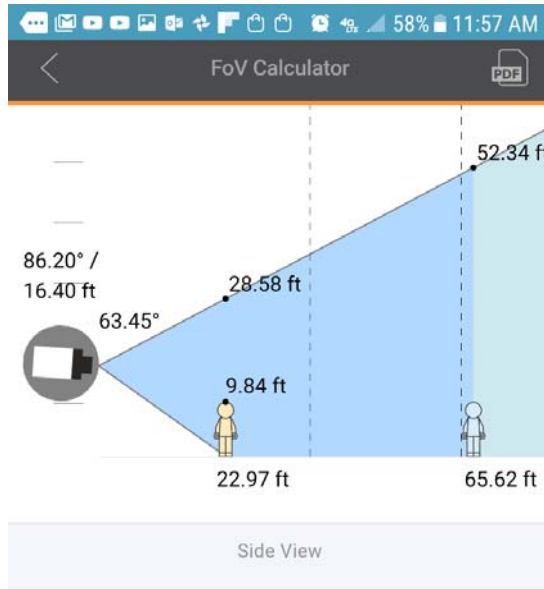

Recordable Duration 8 Day 16 Hour

SSM Calculator

Integrated bandwidth calculation, NVR calculation, & SSM calculation

**FoV Calculator**

XND-6080V

Information Meter Feet

Megapixel Mode: disable

Aspect Ratio: 16 : 9

Zoom Ratio: - x

Lens Focal Length ( 2.8 ~ 12 )

2.8 mm

Height of Camera

16.4 ft

Tilt of Camera

86.2 °

Object Distance

7 ft

Object Distance

20 ft

**Identification 96 PPF**

Allows for detailed identification such as scars, birth marks, eye color, tattoos, etc.

**General surveillance 33 PPF**

FoV Calculator with foreground & background objects, & pixel density reference