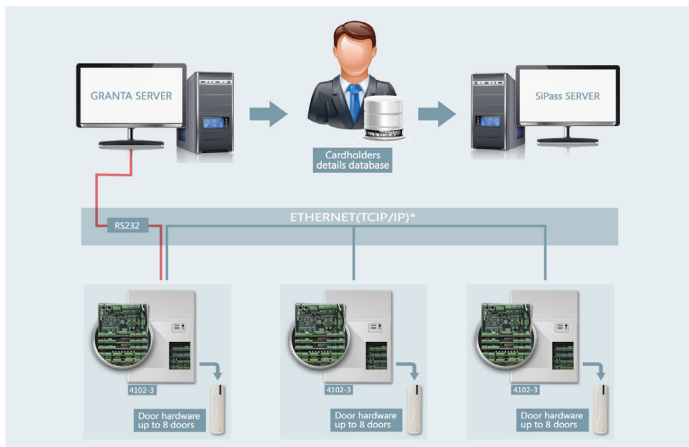

Typical minimal disruption migration path

Discover the benefits of migrating your customers from Granta to SiPass integrated, visit our website, or contact your local Vanderbilt representative.

SiPass integrated migration benefits for installers, integrators and distributors:

- New revenue, warranty and maintenance contracts opportunities by migrating Granta system to SiPass integrated.
- SiPass integrated is only sold through trained installers, protecting your site and maintenance contracts from untrained competition.
- Wider system potential with cost effective integration with intruder detection, CCTV and other business systems.
- Free SiPass training for Granta contract holders
- Free site commissioning for new users
- Minimal hardware redundancy
- High end future proofed software functionality
- Vanderbilt support, quality, robustness and on-going R & D

Five stage migration path

1	2	3	4	5
Install SiPass Integrated on network based PC/Server	Export card holders from Granta and import in SiPass Integrated	Replace motherboard in mk2 controllers with mk3 and flash to integrated mode	Put controller on network and configure in the Integrated software	Repeat – controller by controller

Vanderbilt International GmbH

Head Office
Borsigstrasse 34
65205 Wiesbaden
Germany

Vanderbilt International

Suite 7
Castlegate
Business Park
Caldicot
South Wales
NP26 5AD
UK

Phone: +44 20 3630 0670
Fax: +44 20 3630 0699

Vanderbilt International GmbH

Siemensallee 84
76187 Karlsruhe
Telephone +49 721 958 8138 /
+46 (8) 629 04 44
Fax +49 721 958 8159

The information in this document contains general descriptions of technical options available, which do not always have to be present in individual cases. The required features should therefore be specified in each individual case at the time of closing the contract.

©Vanderbilt - 2015